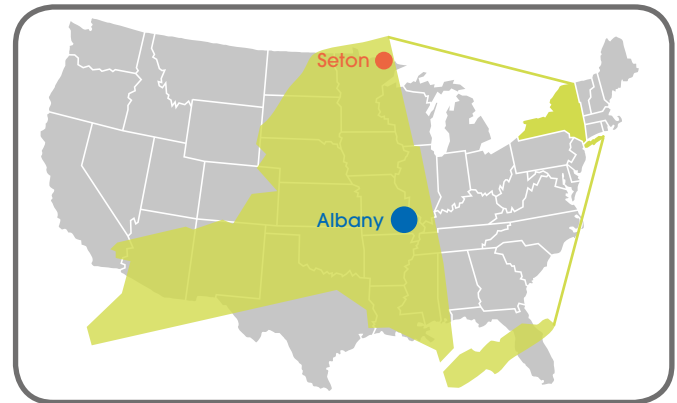

Private Day School

School Profile

Seton Catholic Central High School is a co-educational, Catholic day school. Catholic high schools are the preferred choice of international students and their families, given the academic rigor which Catholic schools enjoy. Students are immersed in academic courses with English speaking peers, including physical education, art, band and choir. Smaller class sizes and ratio of student to teacher magnifies the learning environment and allows each student to reach their maximum potential. Advanced Placement (AP) and College Advancement Program (CAP) Courses provide college credit in a high school setting for Juniors and Seniors.

www.northcountrychamber.com

Population 20,000

2 Hours 30 Min. North of Albany Airport Code – PBG/BTV

Number of Students
131 (20% International)

School Website
www.setoncatholic.net

Teacher/Student Ratio
1:?

Community Information

Plattsburgh is located in the northeastern portion of New York state and bordered by Lake Champlain to the east, the Adirondack mountains to the south and west, and Canada to the north. The area provides access to unparalleled outdoor recreation as well as a wide variety of art, cultural and historical facilities and events.